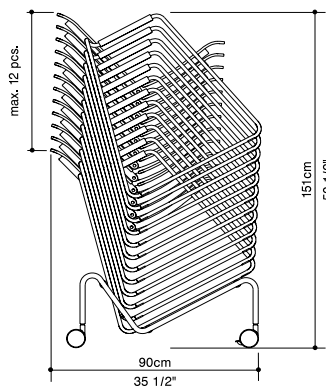

Beech colors

RAL colors

Fabrics

Genuine Leather

Metal

Clip

Trolley

*Actual colors may vary from printed colors.

Custom colors, finishes and upholstery available upon request.

ST.HC with 12 SEATTABLES stacked as chairs

ST SEATTABLE®
MODEL ST.L

is a registered trademark of ORT

27 Kr. Sarafov Str.,
1164 Sofia, Bulgaria

tel.: +359 2 91997

fax: +359 2 9630103

e-mail: info@ort-officefurniture.com

<http://www.seattable.bg>