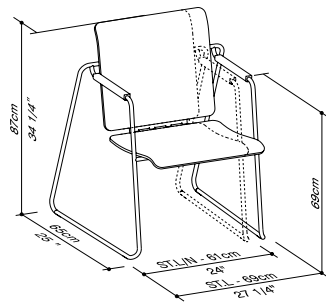

Beech colors

RAL colors

Fabrics

Genuine Leather

Metal

Clip

Trolley

*Actual colors may vary from printed colors.

Custom colors, finishes and upholstery available upon request.

ST.HC with 12 SEATTABLES stacked as chairs

ST SEATTABLE®
MODEL ST.L

is a registered trademark of ORT

27 Kr. Sarafov Str.,
1164 Sofia, Bulgaria

tel.: +359 2 91997

fax: +359 2 9630103

e-mail: info@ort-officefurniture.com

<http://www.seattable.bg>