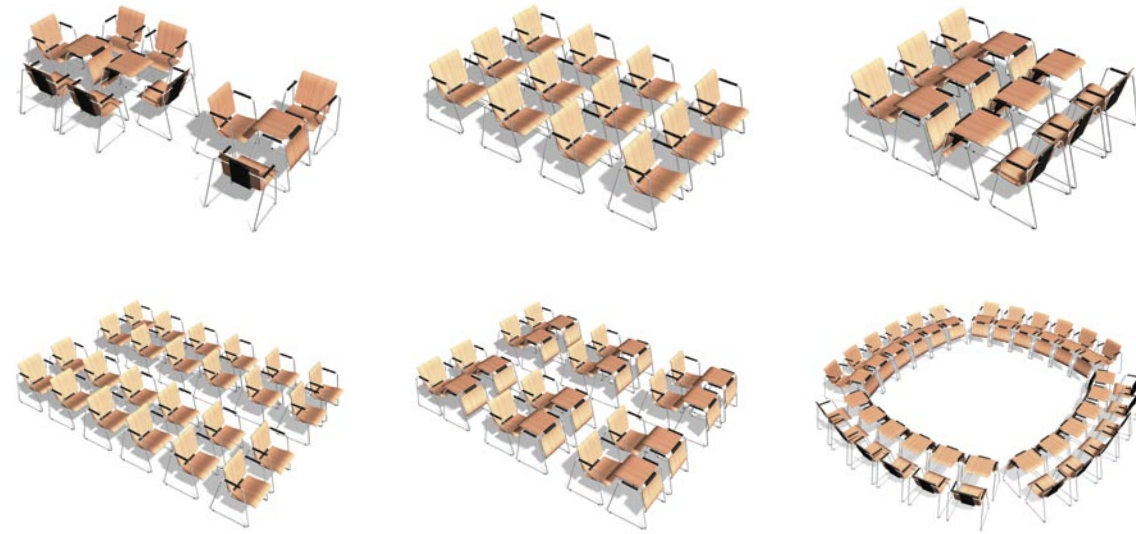

comfort

SEATTABLE features clear lines with comfortable ergonomic form. The large practical work top and generous seat ensure comfort even over long periods. The frame design enables the chair to fit comfortably close to the table, allowing customization of available workspace.

seat or table?
it's up to you. just make a flip.

ST SEATTABLE[®]
MODEL ST.L

no limits to change

SEATTABLE is the only solution where 12 work desks and seats can be transformed into auditorium seating for 24 in just one minute. With no need for extra help or bringing in additional furniture. SEATTABLE is available in multiple colors, finishes and upholstery options, so it suits virtually any environment, making life easier. Universities, training centers, conference rooms, institutions, libraries, museums, hotels, hospitals ... it does not matter!