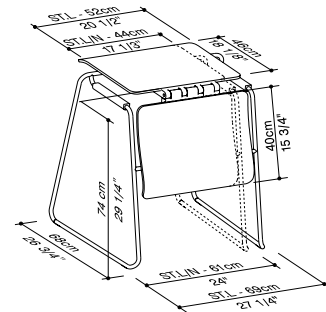

Beech colors

RAL colors

Fabrics

Genuine Leather

Metal

Clip

Trolley

*Actual colors may vary from printed colors.

Custom colors, finishes and upholstery available upon request.

ST.HC with 12 SEATTABLES stacked as chairs

ST SEATTABLE®
MODEL ST.L

is a registered trademark of ORT

27 Kr. Sarafov Str.,
1164 Sofia, Bulgaria

tel.: +359 2 91997

fax: +359 2 9630103

e-mail: info@ort-officefurniture.com

<http://www.seattable.bg>